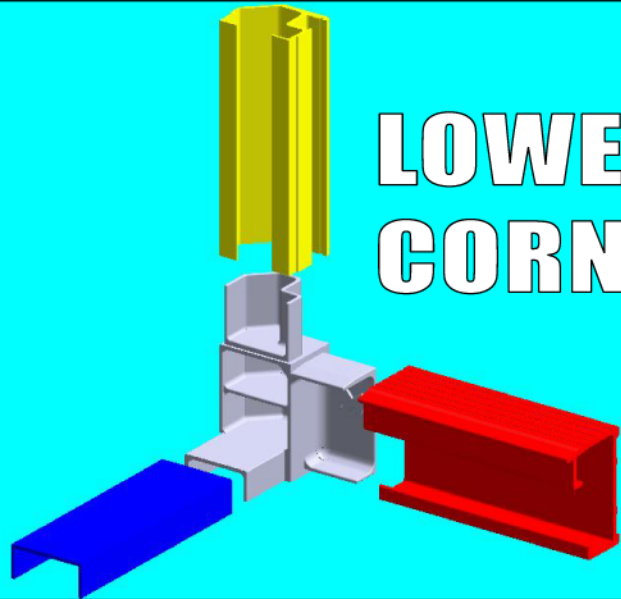

BLADE GUSSET

All-aluminum corner and intermediate machined castings are "sleeve fitted" to rub rail, door tracks and door post to form a positive, stress-free connection to enhance strength and durability of the total unit.

1305 Trinity Ave • P.O. Box 2044 • High Point, NC 27261
Tel: 800-334-9061 • Fax: 336-889-6712
www.mickeytruckbodies.com

LOWER CORNER

UPPER CORNER

Realignment of counterbalance cable to door panel makes our roll-up door easier to operate. All Weather Door-Loc™ system is integrated into the aluminum castings for greater durability.