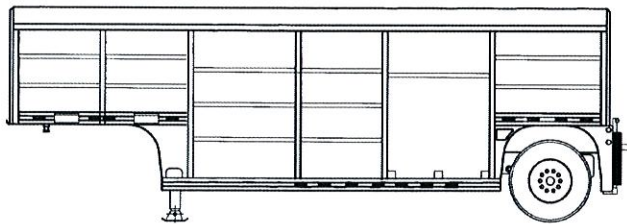

**Gooseneck
6-Bays
180 Batteries**

12-Bays 600 Batteries

8-Bays 425 Batteries

4-Bays 164 Batteries

6-Bays 275 Batteries

Doing business with Interstate Batteries for 27 years.

Gooseneck Trailer

Capacity: 180 batteries*

Access: Junk bay

GVW: 12,699

Bays: 50", 76" wheelhouse

Twelve-Bay Trailer

Capacity: 600 batteries*

Access: Junk bay

GVW: 38,000

Bays: 40", 50", 52" wheelhouse

Eight-Bay Standard

Capacity: 425 batteries*

Access: Junk bay

GVW: 33,000

Bays: 50", 75" wheelhouse

Six-Bay Standard

Capacity: 275 batteries*

Access: Junk bay

GVW: 25,999

Bays: 50", 75" wheelhouse

Four-Bay Mini Rear Loader

Capacity: 164 batteries*

Access: rear and side-load

GVW: 15,000 - 21,000

Bays: 65", 57", 45" rear bay

* All capacities based on an average 40 lb. battery weight.