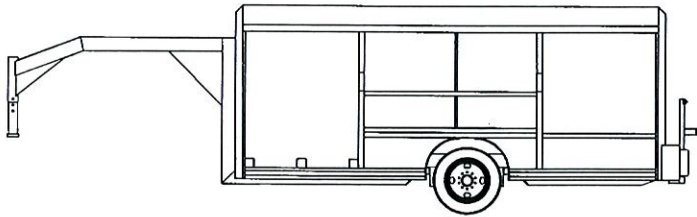

**Gooseneck
6-Bays
180 Batteries**

12-Bays 600 Batteries

8-Bays 425 Batteries

4-Bays 164 Batteries

6-Bays 275 Batteries

Doing business with Interstate Batteries for 27 years.

Gooseneck Trailer

Capacity: 180 batteries*

Access: Junk bay

GVW: 12,699

Bays: 50", 76" wheelhouse

Twelve-Bay Trailer

Capacity: 600 batteries*

Access: Junk bay

GVW: 38,000

Bays: 40", 50", 52" wheelhouse

Eight-Bay Standard

Capacity: 425 batteries*

Access: Junk bay

GVW: 33,000

Bays: 50", 75" wheelhouse

Six-Bay Standard

Capacity: 275 batteries*

Access: Junk bay

GVW: 25,999

Bays: 50", 75" wheelhouse

Four-Bay Mini Rear Loader

Capacity: 164 batteries*

Access: rear and side-load

GVW: 15,000 - 21,000

Bays: 65", 57", 45" rear bay

* All capacities based on an average 40 lb. battery weight.